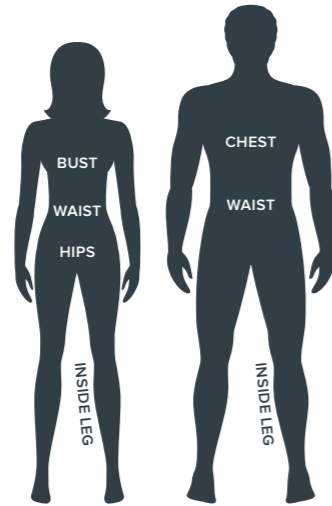

Size Guides

A garment that fits correctly ensures freedom of movement and comfort for the wearer.

Please follow our easy guide for a correct fitting garment.

Chest - Measure over the fullest part, under the arms and straight across the back.

Waist - Measure around the natural waistline.

Hips - Measure around the fullest part of the lower body.

Beautywear Size Guide

Women's Size Chart - Dresses & Tunics

Size	4	6	8	10	12	14	16	18	20	22	24	26	28	30	32
Bust (cm)	86	91	96	101	106	111	116	122	128	134	140	146	152	158	164
Hem circumference (cm) (Hips)	90	95	100	105	110	115	120	126	132	138	144	150	156	162	168

Women's Size Chart - Trousers

Size	4	6	8	10	12	14	16	18	20	22	24	26	28	30	32
Waist (cm)	66.5	71.5	76.5	81.5	86.5	91.5	96.5	101.5	106.5	111.5	116.5	121.5	126.5	131.5	136.5
Hips (cm)	87	92	97	102	107	112	117	122	127	132	137	142	147	152	157

Men's Size Chart - Tunics

Size	XS	S	M	L	XL
Chest (cm)	94.5	104.5	114.5	124.5	134.5
Hem circumference (cm)	92.5	102.5	112.5	122.5	132.5

Men's Size Chart - Trousers

Size	XS	S	M	L	XL
Waist (ins)	24 - 26	28 - 30	32 - 34	36 - 38	40 - 42