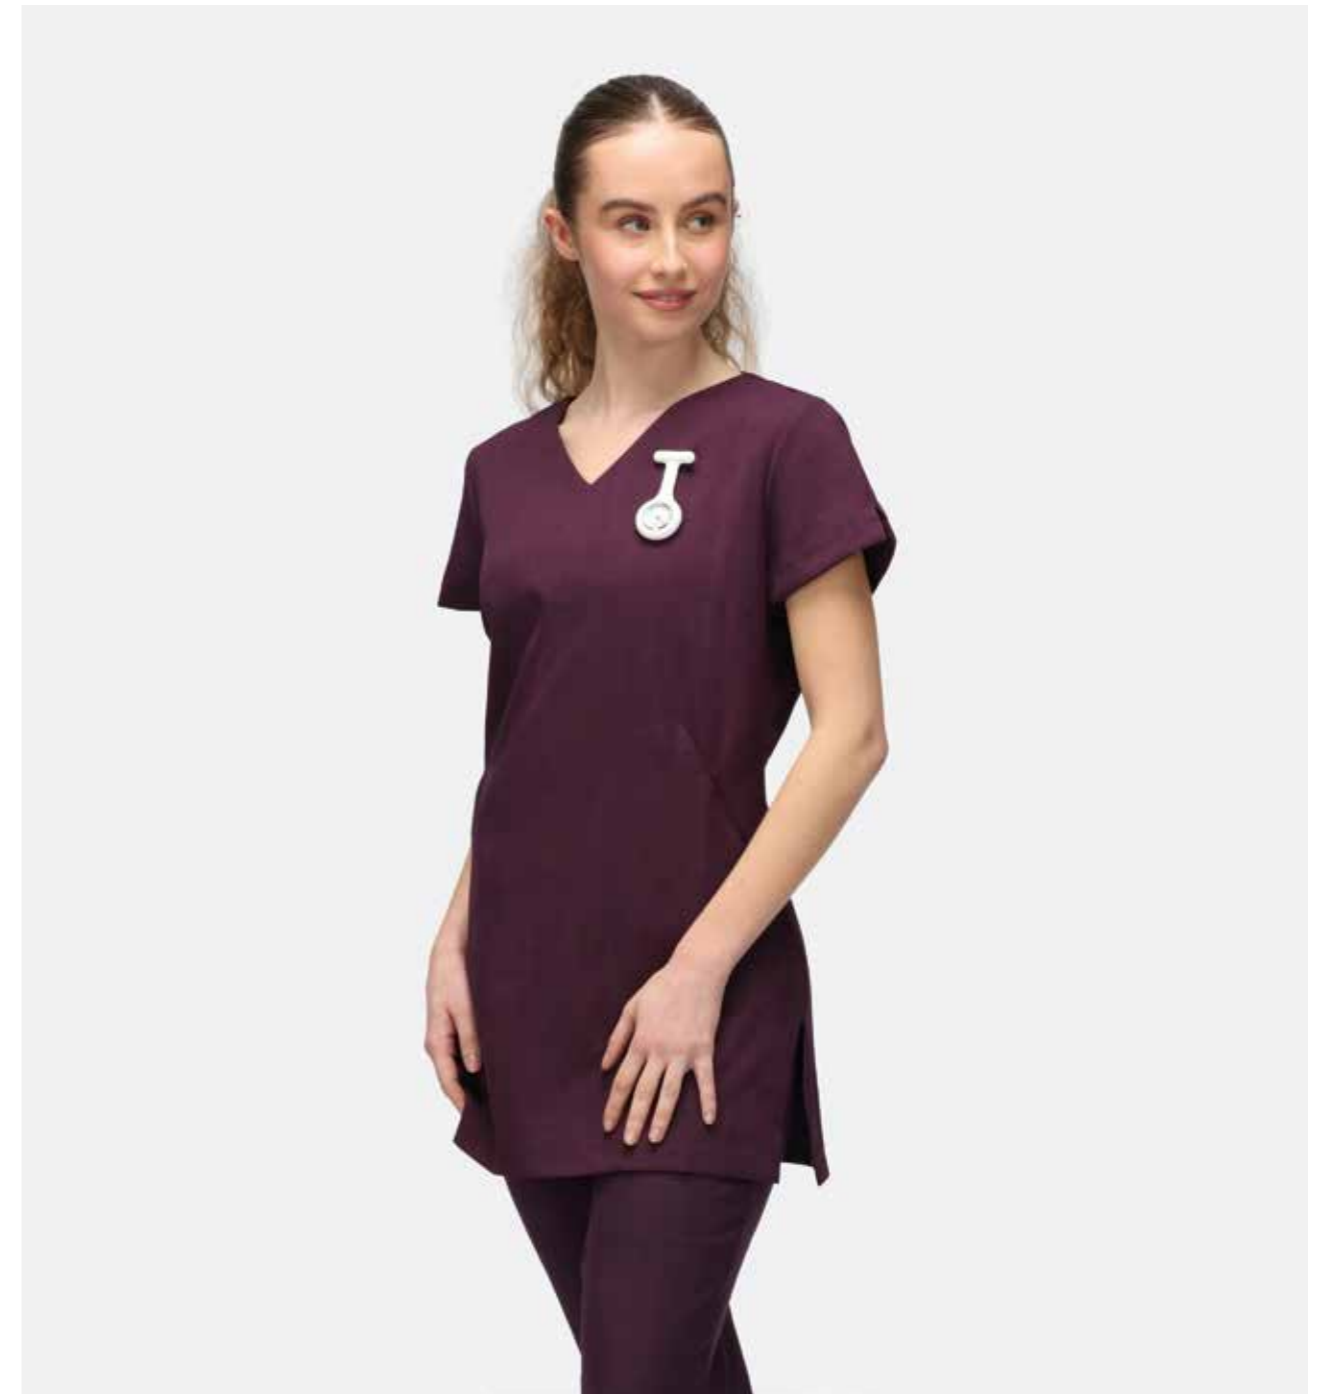

Fob Watch

PRODUCT CODE: LFSILFOB (SILICON)
BTAR1101 (SILVER)

- Silicon or silver fob watch

SILICON FOB WATCH AVAILABLE IN THE BELOW COLOURS:

- BLACK (BK)
- PURPLE (PU)
- WHITE (WH)
- CERISE (CE)
- NAVY (NV)